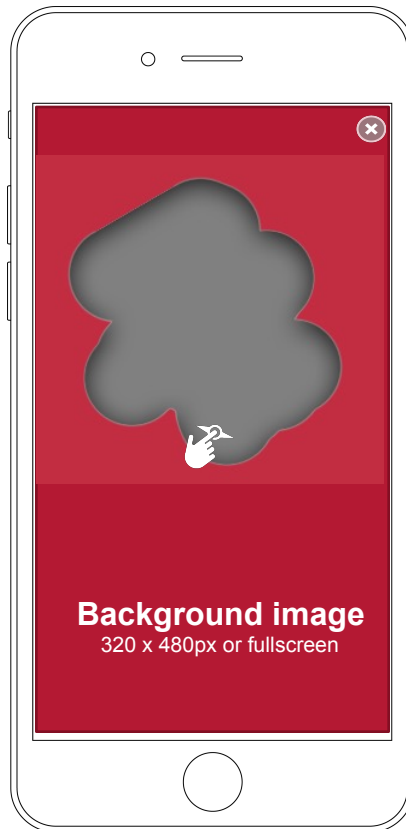

Specifications: Wipe Away Ad

DESCRIPTION

- By swiping with the finger over the screen, the user erases the visible graphic
- Below the first graphic there is another hidden graphic the user can explore

What we need from you

- Top graphic + bottom graphic
- Please send graphics either for „Interstitial“ or „Fullscreen interstitial“ and only for (SD) or (HD)

FORMAT	DIMENSIONS	Template File
Recommended for smartphone interstitial		
Top graphic	320x480px (SD) or 640x960px (HD)	
Bottom graphic	320x480px (SD) or 640x960px (HD)	
Fullscreen interstitial	862x1182px	http://bit.ly/1R9EHID Mind the safe zone (320x480) and bleeding (862x1182) according to the template