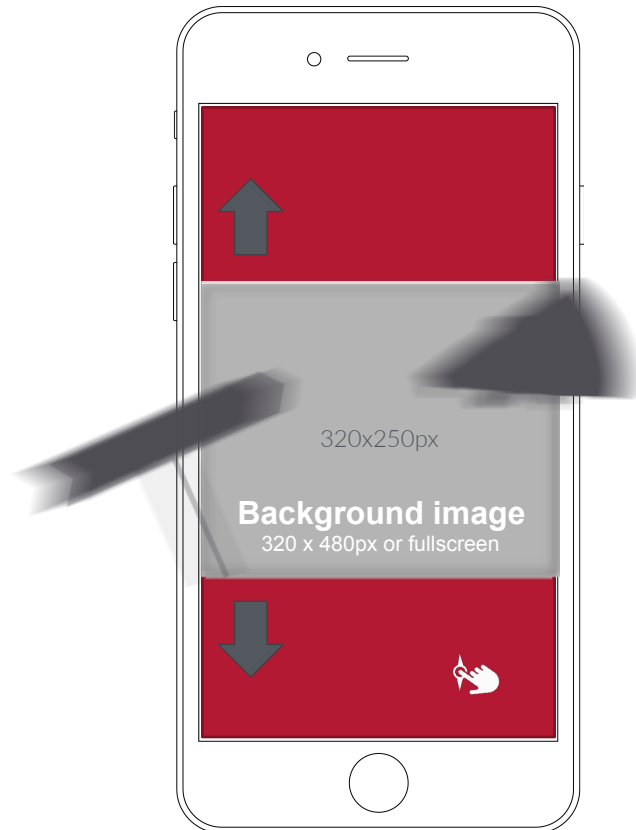

Specifications: Scroller Ad

DESCRIPTION

- User scrolls through the publisher content, depending on the position on the screen elements get animated in/out.
- Per Unit 3 Animations are possible

What we need from you

- Images (depending on the concept: background image, elements which animate in)
- Please send graphics either for (SD) or (HD)

FORMAT	DIMENSIONS	ADDITIONAL INFORMATION
Recommended assets for Medium Rectangle		
Banner Size	320x250px (SD) or 640x500px (HD)	