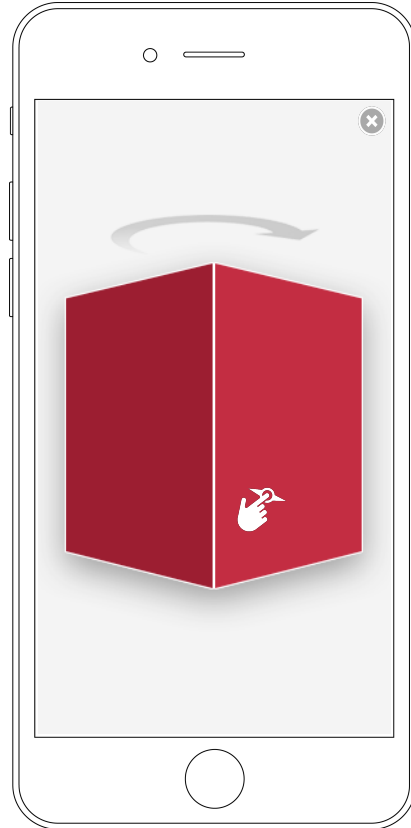

# Specifications: Cube Ad

## DESCRIPTION

- Vertical rotating 3D cube
- 4 slides
- Background image (by default grey)
- Standard rotation: counter clockwise
- Please provide the requested order of the images

## What we need from you

- 4 images + background image + optional different link for every slide + Exact order of slides
- Please send graphics for each cube side either for (SD) or (HD)

FORMAT	DIMENSIONS
Recommended for smartphone interstitial	
Each cube side	247x350px (SD) or 495x700px (HD)
Background image	862x1182px