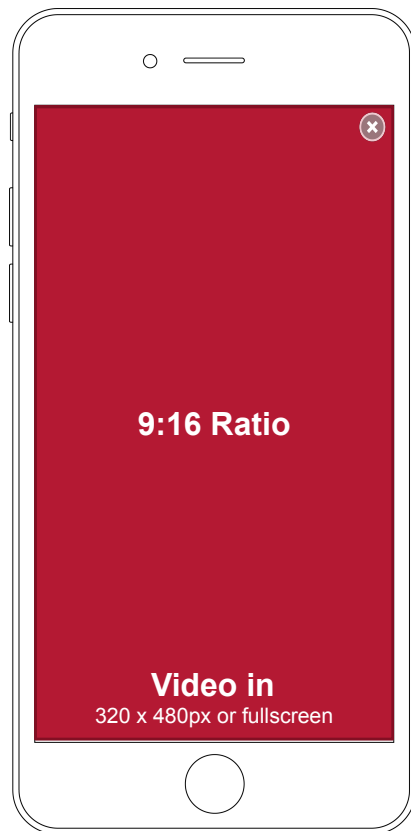

Specifications: Cinemagraph Ad

DESCRIPTION

- Cinemagraph unit shows image with static and dynamic parts
- Video displayed in vertical 9:16 (length: max. 30 sec.)
- By default: autoplay, muted, loop

What we need from you

- Video or gif
- Please send video or gif ether „Interstitial“ or „Fullscreen interstitial“ and only for (SD) or (HD)

FORMAT	DIMENSIONS	Template File
Recommended for smartphone interstitial		
Video	1080x1920px	
Endcard	320x480px (SD) or 640x960px (HD)	
Endcard Fullscreen	862x1182px	http://bit.ly/1R9EHID Mind the safe zone (320x480) and bleeding (862x1182) according to the template